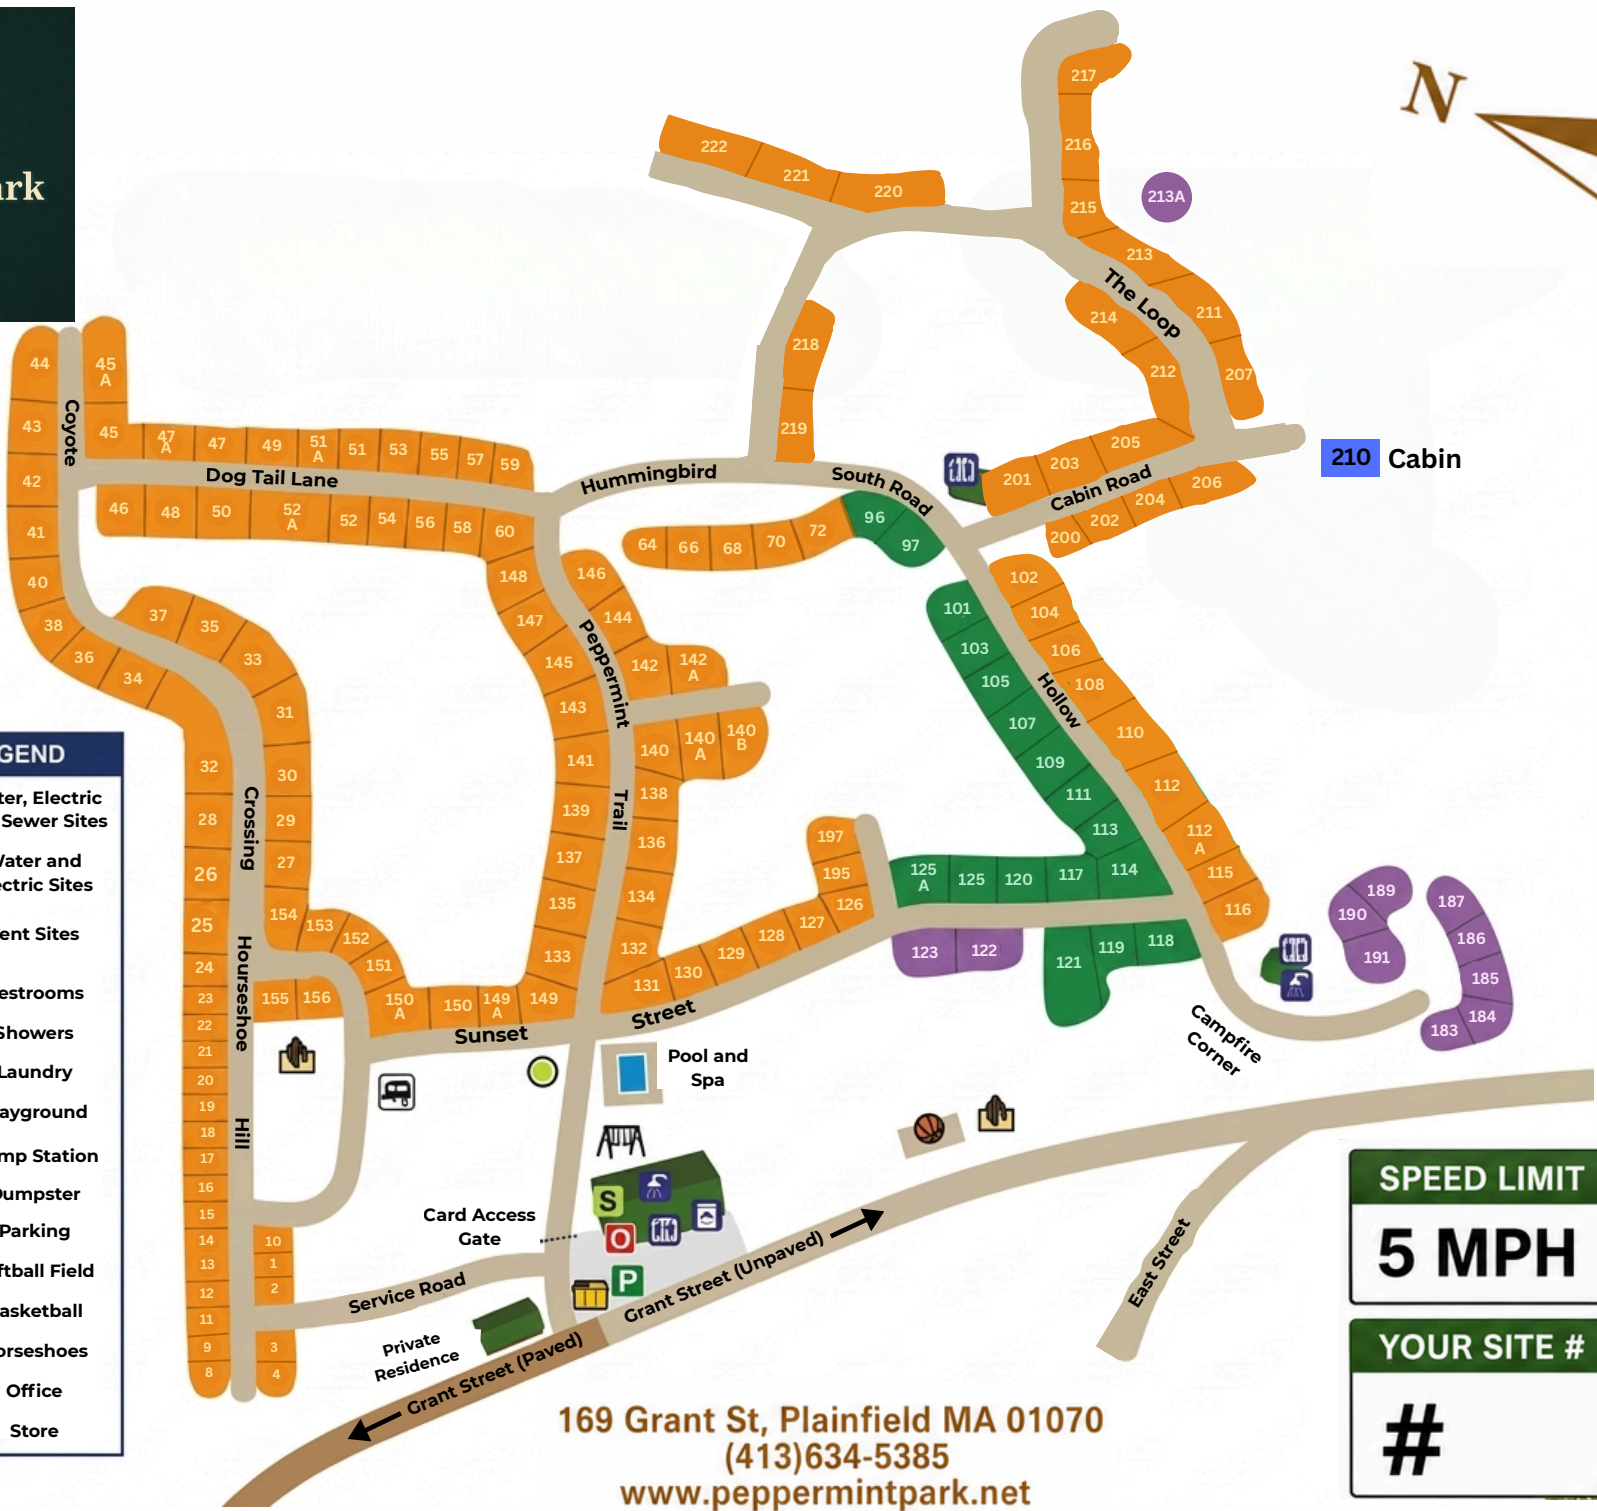

LEGEND	
	Water, Electric and Sewer Sites
	Water and Electric Sites
	Tent Sites
	Restrooms
	Showers
	Laundry
	Playground
	Dump Station
	Dumpster
	Parking
	Softball Field
	Basketball
	Horseshoes
	Office
	Store

210 Cabin

SPEED LIMIT
5 MPH

YOUR SITE #
#

169 Grant St, Plainfield MA 01070
(413)634-5385
www.peppermintpark.net